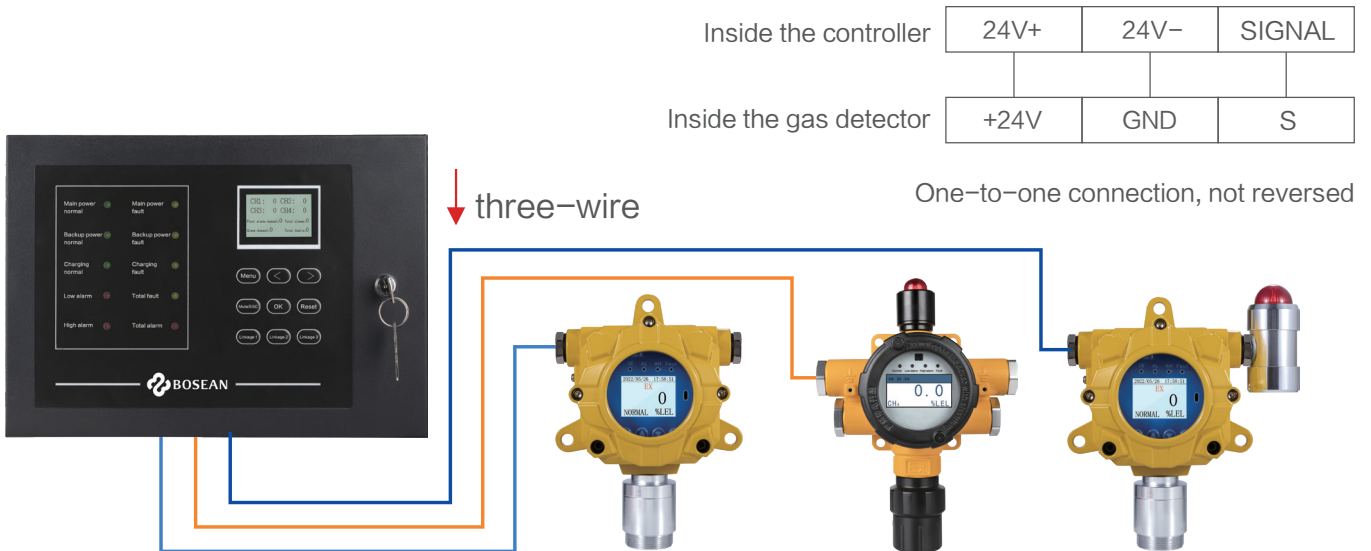

When using 4~20mA wiring, three-wire connection method

+86 371-86533226

sales@bosean.com

Block 10, Yida New Park No. 16 JinZhan Road, High-Tech zone, Zhengzhou, Henan Province.