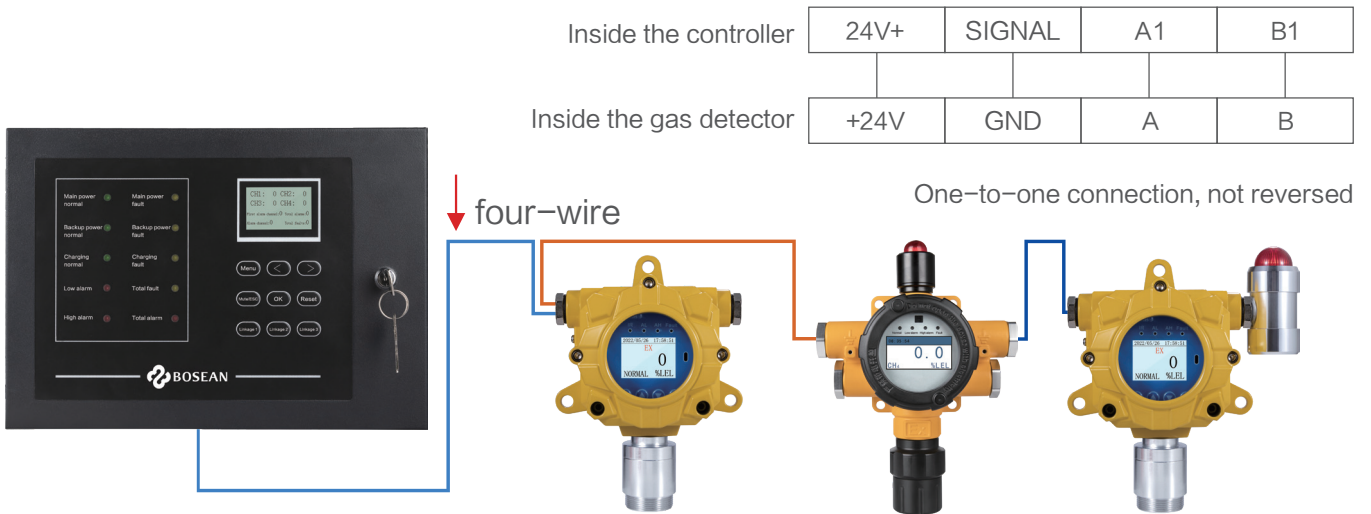

A-4000 Gas Controller

A-4000 gas controller (hereinafter referred to as the controller) is a wall-mounted type for matching standard 4~20mA current output detector or 24V DC power supply output RS485 signal gas detectors (hereinafter referred to as detectors) constitute a gas monitoring system. The external control port of the controller is rich, user can choose the access port freely, and connect the on-site detection and alarms can be performed with simple settings. The system is mainly used in the need to detect so many gases, when the concentration of the gas higher than the pre-set value, the relay will drive a series of alarm actions, such as alarm, discharge wind, tripping, etc. The controller is non-explosion-proof and should be installed in a safe area.

When using RS485 wiring, four-wire connection method

When using 4~20mA wiring, three-wire connection method

+86 371-86533226

sales@bosean.com

Block 10, Yida New Park No. 16 JinZhan Road, High-Tech zone, Zhengzhou, Henan Province.